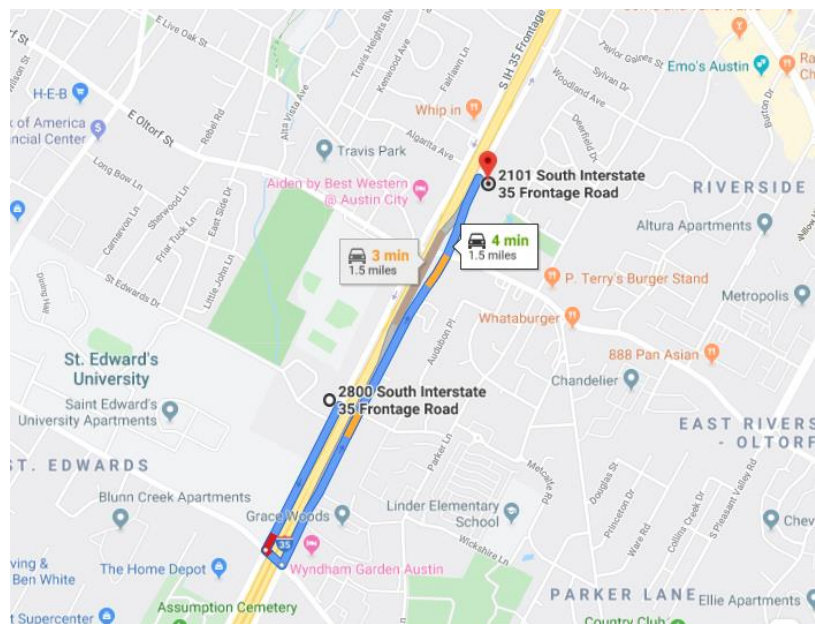

WE ARE MOVING

OLD LOCATION:

2800 S IH 35 Frontage Rd
Suite 215, Austin, TX 78704

OFFICE CLOSES:

January 31st, 2020

NEW LOCATION:

2101 S IH 35 Frontage Rd,
Suite 300, Austin, TX 78741

OFFICE OPENS:

February 10th, 2020

THANK YOU FOR YOUR PATIENCE DURING THIS TRANSITION

512-994-2199

8:00 AM – 5:30 PM

www.raicestexas.org

NOS ESTAMOS MUDANDO

UBICACIÓN ANTERIOR:

2800 S IH 35 Frontage Rd
Suite 215, Austin, TX 78704