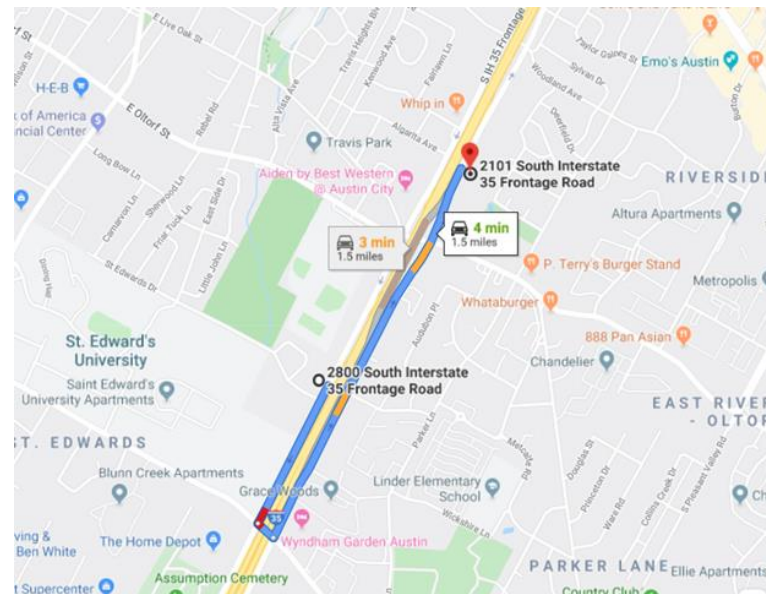

NOS ESTAMOS MUDANDO

UBICACIÓN ANTERIOR:

2800 S IH 35 Frontage Rd
Suite 215, Austin, TX 78704

LA OFICINA CIERRA EL:

31 de enero del 2020

NUEVA UBICACIÓN:

2101 S IH 35 Frontage Rd,
Suite 300, Austin, TX 78741

LA OFICINA ABRE EL:

10 de febrero del 2020

GRACIAS POR SU PACIENCIA DURANTE ESTA TRANSICIÓN

512-994-2199

8:00 AM – 5:30 PM

www.raicestexas.org